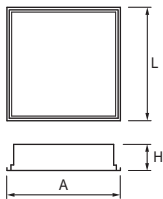

Ejemplo para componer una referencia. Example to compose a reference.

Modelo	Difusor	Potencia	K	CRI	Alimentación
Model	Diffuser	Power	K	CRI	Control gear
DO GRC MINI	P	16	4000K	CRI80	HF