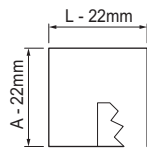

Ejemplo para componer una referencia. Example to compose a reference.

Modelo	Difusor	Potencia	K	CRI	Alimentación
Model	Diffuser	Power	K	CRI	Control gear
DO GRC MINI	P	16	4000K	CRI80	HF