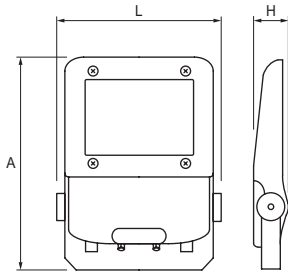

SOL MY RGBW

Proyector exterior para montaje en superficie.

Cuerpo: aluminio inyectado con tornillos de acero inoxidable y junta de silicona.

Optica: lentes de policarbonato.

Cubierta: cristal templado transparente.

Acabado superficial: color gris (RAL 9002). Otros colores, consultar.

Distribución de la luz: simétrica.

Fuente de luz: LED.

Temperatura de color (K): RGBW.

Tolerancia de color (SDCM): 3 elipses de MacAdam.

Equipo de alimentación: RGBW DMX512.

Protección sobretensión: 10kV.

Grado de protección (IP): IP66.

Montaje: escuadra de fijación en acero pintado.

Áreas de aplicación: zonas exteriores en general, fachadas exteriores y detalles arquitectónicos.

Outdoor floodlight for surface mounting.

Housing: die-cast aluminium with stainless steel screws and silicone gaskets.

Optic: polycarbonate lens.

Cover: clear tempered glass.

Surface finish: grey (RAL 9002) colour. Other colours, on request.

Light distribution: symmetric.

Light source: LED.

Colour temperature (K): RGBW.

Colour tolerance (SDCM): 3 MacAdam's ellipses.

Control gear: RGBW DMX512.

Surge protection: 10kV.

Protection degree (IP): IP66.

Mounting: supporting brackets in painted steel.

Areas of application: outdoor spaces, exterior facades and architectural details.

W	LED	lm*	K	Tª Amb	▲	L	A	H	Kg
80	36	4150	RGBW	-25°C +50°C	30° 60°	386	488	81	7,50
150	48	7800	RGBW	-25°C +50°C	90°	386	488	81	7,50
240	96	12500	RGBW	-25°C +50°C	30° 60°	461	594	94	12,7
400	144	20800	RGBW	-25°C +50°C	90°	461	594	94	12,7

*Flujo luminoso neto a temperatura ambiente ta=25°C. *Output luminous flux at ambient temperature ta=25°C.

Ejemplo para componer una referencia. Example to compose a reference.

Modelo	Potencia	Alimentación	Haz de luz
Model	Power	Control gear	Light beam
SOL MY RGBW	150W	DMX	60°