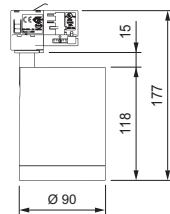

M5 ECHO ZOOM D90

Proyector para montaje en carril con óptica orientable (haz de luz ajustable desde 15° a 60°).

Cuerpo: aluminio.

Óptica: lentes de PC.

Acabado superficial: blanco o negro. Otros colores, consultar.

Distribución de la luz: simétrica.

Fuente de luz: LED.

Índice de reproducción cromática (CRI): CRI>90.

Temperatura de color (K): 2700K, 3000K, 3500K, 4000K.

Tolerancia de color (SDCM): 3 elipses de MacAdam.

Equipo de alimentación: On-Off (HF), regulable 1-10V (HFR) o DALI (HFRD).

Grado de protección (IP): IP20.

Montaje: en carril (Global, Stucchi y PowerGear). Otros carriles, consultar.

Áreas de aplicación: tiendas, pasillos, galerías, museos, halls de entrada, hoteles, salas de exposiciones y otros.

Projector for rail mounting with directionable optic (adjustable beam angle from 15° to 60°).

Housing: aluminium.

Optic: PC lenses.

Surface finish: white or black. Other colours, on request.

Light distribution: symmetric.

Light source: LED.

Colour rendering index (CRI): CRI>90.

Colour temperature (K): 2700K, 3000K, 3500K, 4000K.

Colour tolerance (SDCM): 3 MacAdam's ellipses.

Control gear: On-Off (HF), 1-10V dimmable (HFR) or DALI dimmable (HFRD).

Protection degree (IP): IP20.

Mounting: rail (Global, Stucchi and PowerGear). Other rails, consult.

Areas of application: boutiques, corridors, galleries, museums, entrance halls, hotels, showrooms and others.

W	Im* 2700K	Im* 3000K	Im* 3500K	Im* 4000K	CRI	Tª Amb	▲	Ø D
15	1550	1640	1680	1720	> 90	< +40°C	15°~60°	90

*Flujo luminoso neto a temperatura ambiente ta=25°C. *Output luminous flux at ambient temperature ta=25°C.

Bajo pedido On request

KHC

Rejilla de panel antideslumbrante.
Honeycomb louver.

DOB

Regulación manual integrada.
Dimmer on board.