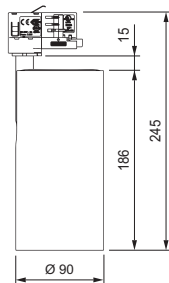

M5 ECHO SLIM D90

Proyector para montaje en carril con óptica orientable.

Cuerpo: aluminio.

Reflector: aluminio anodizado facetado.

Cubierta: cristal transparente.

Acabado superficial: blanco o negro. Otros colores, consultar.

Distribución de la luz: simétrica.

Fuente de luz: LED.

Índice de reproducción cromática (CRI): CRI>90.

Temperatura de color (K): 2700K, 3000K, 3500K, 4000K.

Tolerancia de color (SDCM): 3 elipses de MacAdam.

Equipo de alimentación: On-Off (HF), regulable 1-10V (HFR) o DALI (HFRD).

Grado de protección (IP): IP20.

Montaje: en carril (Global, Stucchi y PowerGear). Otros carriles, consultar.

Áreas de aplicación: tiendas, pasillos, galerías, museos, halls de entrada, hoteles, salas de exposiciones y otros.

Projector for rail mounting with directionable optic.

Housing: aluminium.

Reflector: faceted anodised aluminium.

Cover: clear glass.

Surface finish: white or black. Other colours, on request.

Light distribution: symmetric.

Light source: LED.

Colour rendering index (CRI): CRI>90.

Colour temperature (K): 2700K, 3000K, 3500K, 4000K.

Colour tolerance (SDCM): 3 MacAdam's ellipses.

Control gear: On-Off (HF), 1-10V dimmable (HFR) or DALI dimmable (HFRD).

Protection degree (IP): IP20.

Mounting: rail (Global, Stucchi and PowerGear). Other rails, consult.

Areas of application: boutiques, corridors, galleries, museums, entrance halls, hotels, showrooms and others.

W	Im* 2700K	Im* 3000K	Im* 3500K	Im* 4000K	CRI	Tª Amb	▲	Ø D
30	3310	3500	3590	3680	> 90	< +40°C	15° 24° 38° 60°	90

*Flujo luminoso neto a temperatura ambiente ta=25°C. *Output luminous flux at ambient temperature ta=25°C.

Ejemplo para componer una referencia. Example to compose a reference.