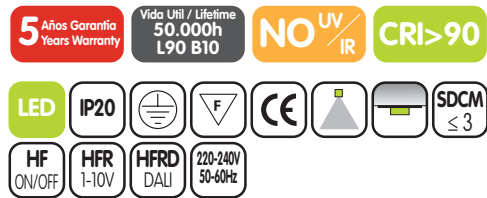

Distribución de la luz: simétrica.

Fuente de luz: LED.

Índice de reproducción cromática (CRI): CRI>90.

Temperatura de color (K): 2700K, 3000K, 3500K, 4000K.

Tolerancia de color (SDCM): 3 elipses de MacAdam.

Projector for rail mounting with directionable optic.

Housing: aluminium.

Reflector: faceted anodised aluminium.

Cover: clear glass.

Surface finish: white or black. Other colours, on request.

Light distribution: symmetric.

Light source: LED.

Colour rendering index (CRI): CRI>90.

Colour temperature (K): 2700K, 3000K, 3500K, 4000K.

Colour tolerance (SDCM): 3 MacAdam's ellipses.

Control gear: On-Off (HF), 1-10V dimmable (HFR) or DALI dimmable (HFRD).

Protection degree (IP): IP20.

Mounting: rail (Global, Stucchi and PowerGear). Other rails, consult.

Areas of application: boutiques, corridors, galleries, museums, entrance halls, hotels, showrooms and others.