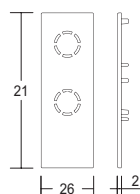

ALIMENTACION FINAL  
END FEED

L7 PTX

Ref.	Color / Colour	Ref.	Color / Colour
L7 PTX-2	Negro / Black	L7 PTX-3	Blanco / White

UNION ELECTROMECHANICA  
ELECTROMECHANICAL JOINT

L7 ITX

Ref.	Color / Colour	Ref.	Color / Colour
L7 ITX-2	Negro / Black	L7 ITX-3	Blanco / White

UNION FLEXIBLE  
FLEXIBLE JOINT

L7 LTX

Ref.	Color / Colour	Ref.	Color / Colour
L7 LTX-2	Negro / Black	L7 LTX-3	Blanco / White

UNION MECANICA  
MECHANICAL JOINT

L7 CT2

Ref.	Color / Colour	Ref.	Color / Colour
L7 CT2-2	Negro / Black	L7 CT2-3	Blanco / White

UNION ELECTROMECHANICA  
ELECTROMECHANICAL JOINT

L7 ET5

Ref.	Color / Colour	Ref.	Color / Colour
L7 ET5-2	Negro / Black	L7 ET5-3	Blanco / White

KIT DE SUSPENSION  
SUSPENSION KIT

L7 EPT2

Ref.	Color / Colour	Ref.	Color / Colour
L7 EPT2-2	Negro / Black	L7 EPT2-3	Blanco / White