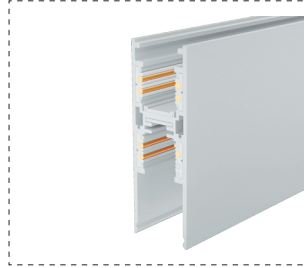

## L7 T5

SUSPENSION - DOBLE  
PENDANT - DOUBLE

Ref.	L	Color / Colour
L7 T5 1000-2	1m	Negro / Black
L7 T5 1000-3	1m	Blanco / White
L7 T5 2000-2	2m	Negro / Black
L7 T5 2000-3	2m	Blanco / White
L7 T5 2000-2	3m	Negro / Black
L7 T5 2000-3	3m	Blanco / White

ALIMENTACION FINAL  
END FEED

L7 PTX

Ref.	Color / Colour	Ref.	Color / Colour
L7 PTX-2	Negro / Black	L7 PTX-3	Blanco / White

UNION ELECTROMECHANICA  
ELECTROMECHANICAL JOINT

L7 ITX

Ref.	Color / Colour	Ref.	Color / Colour
L7 ITX-2	Negro / Black	L7 ITX-3	Blanco / White

UNION FLEXIBLE  
FLEXIBLE JOINT

L7 LTX

Ref.	Color / Colour	Ref.	Color / Colour
L7 LTX-2	Negro / Black	L7 LTX-3	Blanco / White

UNION MECANICA  
MECHANICAL JOINT

L7 CT2

Ref.	Color / Colour	Ref.	Color / Colour
L7 CT2-2	Negro / Black	L7 CT2-3	Blanco / White

UNION ELECTROMECHANICA  
ELECTROMECHANICAL JOINT

L7 ET5

Ref.	Color / Colour	Ref.	Color / Colour
L7 ET5-2	Negro / Black	L7 ET5-3	Blanco / White

KIT DE SUSPENSION  
SUSPENSION KIT

L7 EPT2

Ref.	Color / Colour	Ref.	Color / Colour
L7 EPT2-2	Negro / Black	L7 EPT2-3	Blanco / White