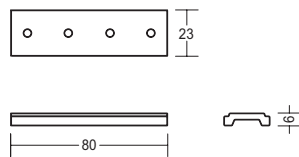

ALIMENTACION FINAL  
END FEED

L7 PTX

Ref.	Color / Colour	Ref.	Color / Colour
L7 PTX-2	Negro / Black	L7 PTX-3	Blanco / White

UNION ELECTROMECHANICA  
ELECTROMECHANICAL JOINT

L7 ITX

Ref.	Color / Colour	Ref.	Color / Colour
L7 ITX-2	Negro / Black	L7 ITX-3	Blanco / White

UNION FLEXIBLE  
FLEXIBLE JOINT

L7 LTX

Ref.	Color / Colour	Ref.	Color / Colour
L7 LTX-2	Negro / Black	L7 LTX-3	Blanco / White

UNION MECANICA  
MECHANICAL JOINT

L7 CT2

Ref.	Color / Colour	Ref.	Color / Colour
L7 CT2-2	Negro / Black	L7 CT2-3	Blanco / White

UNION ELECTROMECHANICA  
ELECTROMECHANICAL JOINT

L7 ET5

Ref.	Color / Colour	Ref.	Color / Colour
L7 ET5-2	Negro / Black	L7 ET5-3	Blanco / White

KIT DE SUSPENSION  
SUSPENSION KIT

L7 EPT2

Ref.	Color / Colour	Ref.	Color / Colour
L7 EPT2-2	Negro / Black	L7 EPT2-3	Blanco / White