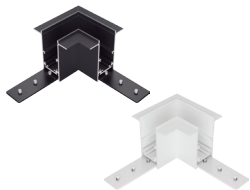

UNION FLEXIBLE  
FLEXIBLE JOINT

L7 LTX

Ref.	Color / Colour	Ref.	Color / Colour
L7 LTX-2	Negro / Black	L7 LTX-3	Blanco / White

ESQUINA 90° HORIZONTAL  
HORIZONTAL 90° CORNER

L7 HT3

Ref.	Color / Colour	Ref.	Color / Colour
L7 HT3-2	Negro / Black	L7 HT3-3	Blanco / White

UNION MECANICA  
MECHANICAL JOINT

L7 CT2

Ref.	Color / Colour	Ref.	Color / Colour
L7 CT2-2	Negro / Black	L7 CT2-3	Blanco / White

ESQUINA 90° VERTICAL  
VERTICAL 90° CORNER

L7 VT3

Ref.	Color / Colour	Ref.	Color / Colour
L7 VT3-2	Negro / Black	L7 VT3-3	Blanco / White

TAPAS FINALES  
END CAPS

L7 ET3

Ref.	Color / Colour	Ref.	Color / Colour
L7 ET3-2	Negro / Black	L7 ET3-3	Blanco / White