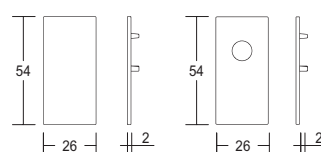

UNION FLEXIBLE  
FLEXIBLE JOINT

L7 LTX

Ref.	Color / Colour	Ref.	Color / Colour
L7 LTX-2	Negro / Black	L7 LTX-3	Blanco / White

ESQUINA 90° HORIZONTAL  
HORIZONTAL 90° CORNER

L7 HT3

Ref.	Color / Colour	Ref.	Color / Colour
L7 HT3-2	Negro / Black	L7 HT3-3	Blanco / White

UNION MECANICA  
MECHANICAL JOINT

L7 CT2

Ref.	Color / Colour	Ref.	Color / Colour
L7 CT2-2	Negro / Black	L7 CT2-3	Blanco / White

ESQUINA 90° VERTICAL  
VERTICAL 90° CORNER

L7 VT3

Ref.	Color / Colour	Ref.	Color / Colour
L7 VT3-2	Negro / Black	L7 VT3-3	Blanco / White

TAPAS FINALES  
END CAPS

L7 ET3

Ref.	Color / Colour	Ref.	Color / Colour
L7 ET3-2	Negro / Black	L7 ET3-3	Blanco / White