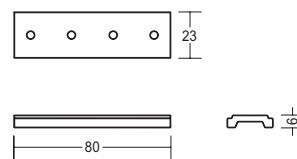

ALIMENTACION FINAL  
END FEED

L7 PTX

Ref.	Color / Colour	Ref.	Color / Colour
L7 PTX-2	Negro / Black	L7 PTX-3	Blanco / White

UNION ELECTROMECHANICA  
ELECTROMECHANICAL JOINT

L7 ITX

Ref.	Color / Colour	Ref.	Color / Colour
L7 ITX-2	Negro / Black	L7 ITX-3	Blanco / White

UNION FLEXIBLE  
FLEXIBLE JOINT

L7 LTX

Ref.	Color / Colour	Ref.	Color / Colour
L7 LTX-2	Negro / Black	L7 LTX-3	Blanco / White

ESQUINA 90° HORIZONTAL  
HORIZONTAL 90° CORNER

L7 HT3

Ref.	Color / Colour	Ref.	Color / Colour
L7 HT3-2	Negro / Black	L7 HT3-3	Blanco / White

UNION MECANICA  
MECHANICAL JOINT

L7 CT2

Ref.	Color / Colour	Ref.	Color / Colour
L7 CT2-2	Negro / Black	L7 CT2-3	Blanco / White

ESQUINA 90° VERTICAL  
VERTICAL 90° CORNER

L7 VT3

Ref.	Color / Colour	Ref.	Color / Colour
L7 VT3-2	Negro / Black	L7 VT3-3	Blanco / White

TAPAS FINALES  
END CAPS

L7 ET3

Ref.	Color / Colour	Ref.	Color / Colour
L7 ET3-2	Negro / Black	L7 ET3-3	Blanco / White