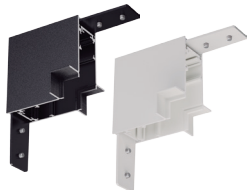

ALIMENTACION FINAL  
END FEED

L7 PTX

Ref.	Color / Colour	Ref.	Color / Colour
L7 PTX-2	Negro / Black	L7 PTX-3	Blanco / White

UNION ELECTROMECHANICA  
ELECTROMECHANICAL JOINT

L7 ITX

Ref.	Color / Colour	Ref.	Color / Colour
L7 ITX-2	Negro / Black	L7 ITX-3	Blanco / White

UNION FLEXIBLE  
FLEXIBLE JOINT

L7 LTX

Ref.	Color / Colour	Ref.	Color / Colour
L7 LTX-2	Negro / Black	L7 LTX-3	Blanco / White

ESQUINA 90° HORIZONTAL  
HORIZONTAL 90° CORNER

L7 HT3

Ref.	Color / Colour	Ref.	Color / Colour
L7 HT3-2	Negro / Black	L7 HT3-3	Blanco / White

UNION MECANICA  
MECHANICAL JOINT

L7 CT2

Ref.	Color / Colour	Ref.	Color / Colour
L7 CT2-2	Negro / Black	L7 CT2-3	Blanco / White

ESQUINA 90° VERTICAL  
VERTICAL 90° CORNER

L7 VT3

Ref.	Color / Colour	Ref.	Color / Colour
L7 VT3-2	Negro / Black	L7 VT3-3	Blanco / White

TAPAS FINALES  
END CAPS

L7 ET3

Ref.	Color / Colour	Ref.	Color / Colour
L7 ET3-2	Negro / Black	L7 ET3-3	Blanco / White