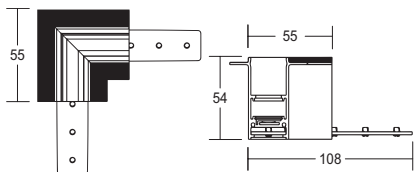

UNION FLEXIBLE  
FLEXIBLE JOINT

L7 LTX

Ref.	Color / Colour	Ref.	Color / Colour
L7 LTX-2	Negro / Black	L7 LTX-3	Blanco / White

ESQUINA 90° HORIZONTAL  
HORIZONTAL 90° CORNER

L7 HT3

Ref.	Color / Colour	Ref.	Color / Colour
L7 HT3-2	Negro / Black	L7 HT3-3	Blanco / White

UNION MECANICA  
MECHANICAL JOINT

L7 CT2

Ref.	Color / Colour	Ref.	Color / Colour
L7 CT2-2	Negro / Black	L7 CT2-3	Blanco / White

ESQUINA 90° VERTICAL  
VERTICAL 90° CORNER

L7 VT3

Ref.	Color / Colour	Ref.	Color / Colour
L7 VT3-2	Negro / Black	L7 VT3-3	Blanco / White