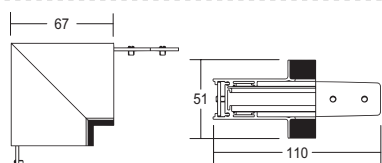

UNION FLEXIBLE  
FLEXIBLE JOINT

L7 LTX

Ref.	Color / Colour	Ref.	Color / Colour
L7 LTX-2	Negro / Black	L7 LTX-3	Blanco / White

ESQUINA 90° HORIZONTAL  
HORIZONTAL 90° CORNER

L7 HT3

Ref.	Color / Colour	Ref.	Color / Colour
L7 HT3-2	Negro / Black	L7 HT3-3	Blanco / White

UNION MECANICA  
MECHANICAL JOINT

L7 CT2

Ref.	Color / Colour	Ref.	Color / Colour
L7 CT2-2	Negro / Black	L7 CT2-3	Blanco / White

ESQUINA 90° VERTICAL  
VERTICAL 90° CORNER

L7 VT3

Ref.	Color / Colour	Ref.	Color / Colour
L7 VT3-2	Negro / Black	L7 VT3-3	Blanco / White

TAPAS FINALES  
END CAPS

L7 ET3

Ref.	Color / Colour	Ref.	Color / Colour
L7 ET3-2	Negro / Black	L7 ET3-3	Blanco / White