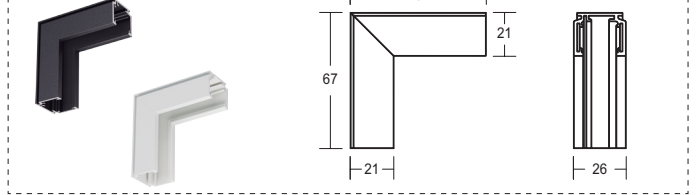

ALIMENTACION ESQUINA 90° FEEDING FOR 90° CORNER

L7 HT1

Ref.	Color / Colour	Ref.	Color / Colour
L7 HT1-2	Negro / Black	L7 HT1-3	Blanco / White

ESQUINA 90° VERTICAL VERTICAL 90° CORNER

L7 VT1

Ref.	Color / Colour	Ref.	Color / Colour
L7 VT1-2	Negro / Black	L7 VT1-3	Blanco / White

TAPAS FINALES END CAPS

L7 ET1

Ref.	Color / Colour	Ref.	Color / Colour
L7 ET1-2	Negro / Black	L7 ET1-3	Blanco / White

UNION FLEXIBLE FLEXIBLE JOINT

L7 LTX

Ref.	Color / Colour	Ref.	Color / Colour
L7 LTX-2	Negro / Black	L7 LTX-3	Blanco / White