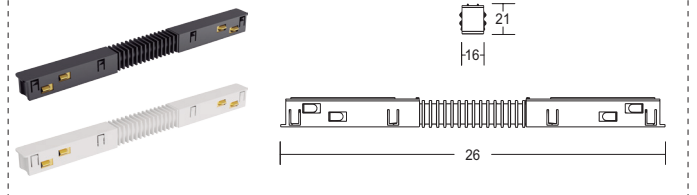

ALIMENTACION ESQUINA 90° FEEDING FOR 90° CORNER

L7 HT1

Ref.	Color / Colour	Ref.	Color / Colour
L7 HT1-2	Negro / Black	L7 HT1-3	Blanco / White

ESQUINA 90° VERTICAL VERTICAL 90° CORNER

L7 VT1

Ref.	Color / Colour	Ref.	Color / Colour
L7 VT1-2	Negro / Black	L7 VT1-3	Blanco / White

TAPAS FINALES END CAPS

L7 ET1

Ref.	Color / Colour	Ref.	Color / Colour
L7 ET1-2	Negro / Black	L7 ET1-3	Blanco / White

UNION FLEXIBLE FLEXIBLE JOINT

L7 LTX

Ref.	Color / Colour	Ref.	Color / Colour
L7 LTX-2	Negro / Black	L7 LTX-3	Blanco / White