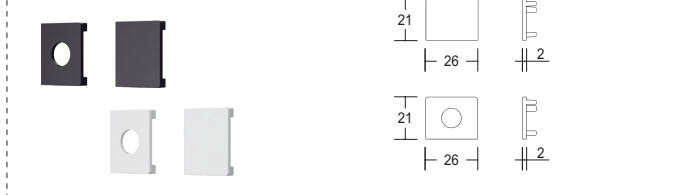

ALIMENTACION ESQUINA 90° FEEDING FOR 90° CORNER

L7 HT1

Ref.	Color / Colour	Ref.	Color / Colour
L7 HT1-2	Negro / Black	L7 HT1-3	Blanco / White

ESQUINA 90° VERTICAL VERTICAL 90° CORNER

L7 VT1

Ref.	Color / Colour	Ref.	Color / Colour
L7 VT1-2	Negro / Black	L7 VT1-3	Blanco / White

TAPAS FINALES END CAPS

L7 ET1

Ref.	Color / Colour	Ref.	Color / Colour
L7 ET1-2	Negro / Black	L7 ET1-3	Blanco / White

UNION FLEXIBLE FLEXIBLE JOINT

L7 LTX

Ref.	Color / Colour	Ref.	Color / Colour
L7 LTX-2	Negro / Black	L7 LTX-3	Blanco / White