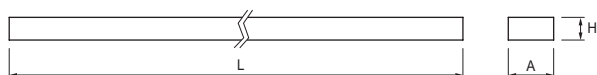

M1 CTS

Luminaria de suspensión para montaje en techo.

Cuerpo: chapa de acero.

Difusor: PMMA microprismático.

Acabado superficial: blanco (RAL 9003). Otros colores, consultar.

Distribución de la luz: simétrica.

Fuente de luz: LED.

Índice de reproducción cromática (CRI): CRI>80.

Temperatura de color (K): 3000K, 4000K.

Tolerancia de color (SDCM): 3 elipses de MacAdam.

Bajo pedido: CRI>90: 3000K, 4000K.

Equipo de alimentación: On-Off (HF) o regulable DALI (HFRD). Disponible con kit de emergencia (KE).

Grado de protección (IP): IP20.

Montaje: instalación suspendida con kit de suspensión (incluidos).

Áreas de aplicación: oficinas, salas de exposiciones, recepciones, salas de reuniones y pasillos, entre otros.

Suspended luminaire for mounting to ceiling.

Housing: steel sheet.

Diffuser: microprismatic PMMA.

Surface finish: white (RAL 9003). Other colours, on request.

Light distribution: symmetric.

Light source: LED.

Colour rendering index (CRI): CRI>80.

Colour temperature (K): 3000K, 4000K.

Colour tolerance (SDCM): 3 MacAdam's ellipses.

On request: CRI>90: 3000K, 4000K.

Control gear: On-Off (HF) or DALI dimmable (HFRD). Available with emergency kit (KE).

Protection degree (IP): IP20.

Mounting: suspended by suspension kit (included).

Areas of application: offices, showrooms, entrance halls, meeting rooms and others.

M1 CTS M

W	Im* 3000K	Im* 4000K	CRI	Tª Amb	L	A	H	Kg
37	5200	5500	> 80	-25°C +35°C	1260	120	60	5,10

*Flujo luminoso neto a temperatura ambiente ta=25°C. *Output luminous flux at ambient temperature ta=25°C.

M1 CTS L

W	Im* 3000K	Im* 4000K	CRI	Tª Amb	L	A	H	Kg
42	5900	6200	> 80	-25°C +35°C	1560	120	60	6,00

*Flujo luminoso neto a temperatura ambiente ta=25°C. *Output luminous flux at ambient temperature ta=25°C.