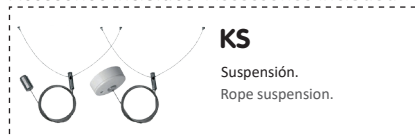

Accesorios incluidos Accessories included

KS
Suspensión.
Rope suspension.