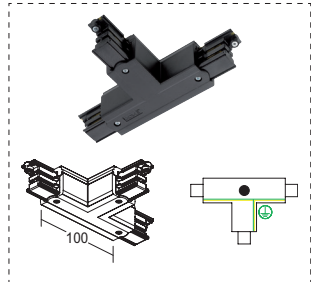

UNION T T-FEED

Ref.	Color / Colour
M7 CS 36-1	Gris / Grey
M7 CS 36-2	Negro / Black
M7 CS 36-3	Blanco / White

Puede usarse como alimentación.
It can be used as power supply.