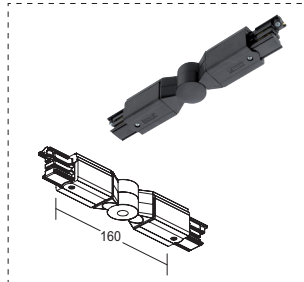

UNION STRAIGHT CONNECTOR

Ref.	Color / Colour
M7 CS 21-1	Gris / Grey
M7 CS 21-2	Negro / Black
M7 CS 21-3	Blanco / White

UNION FLEXIBLE FLEXIBLE CONNECTOR

Ref.	Color / Colour
M7 CS 23-1	Gris / Grey
M7 CS 23-2	Negro / Black
M7 CS 23-3	Blanco / White

UNION T T-FEED

Ref.	Color / Colour
M7 CS 36-1	Gris / Grey
M7 CS 36-2	Negro / Black
M7 CS 36-3	Blanco / White

Puede usarse como alimentación.
 It can be used as power supply.

UNION ORIENTABLE ADJUSTABLE CONNECTOR